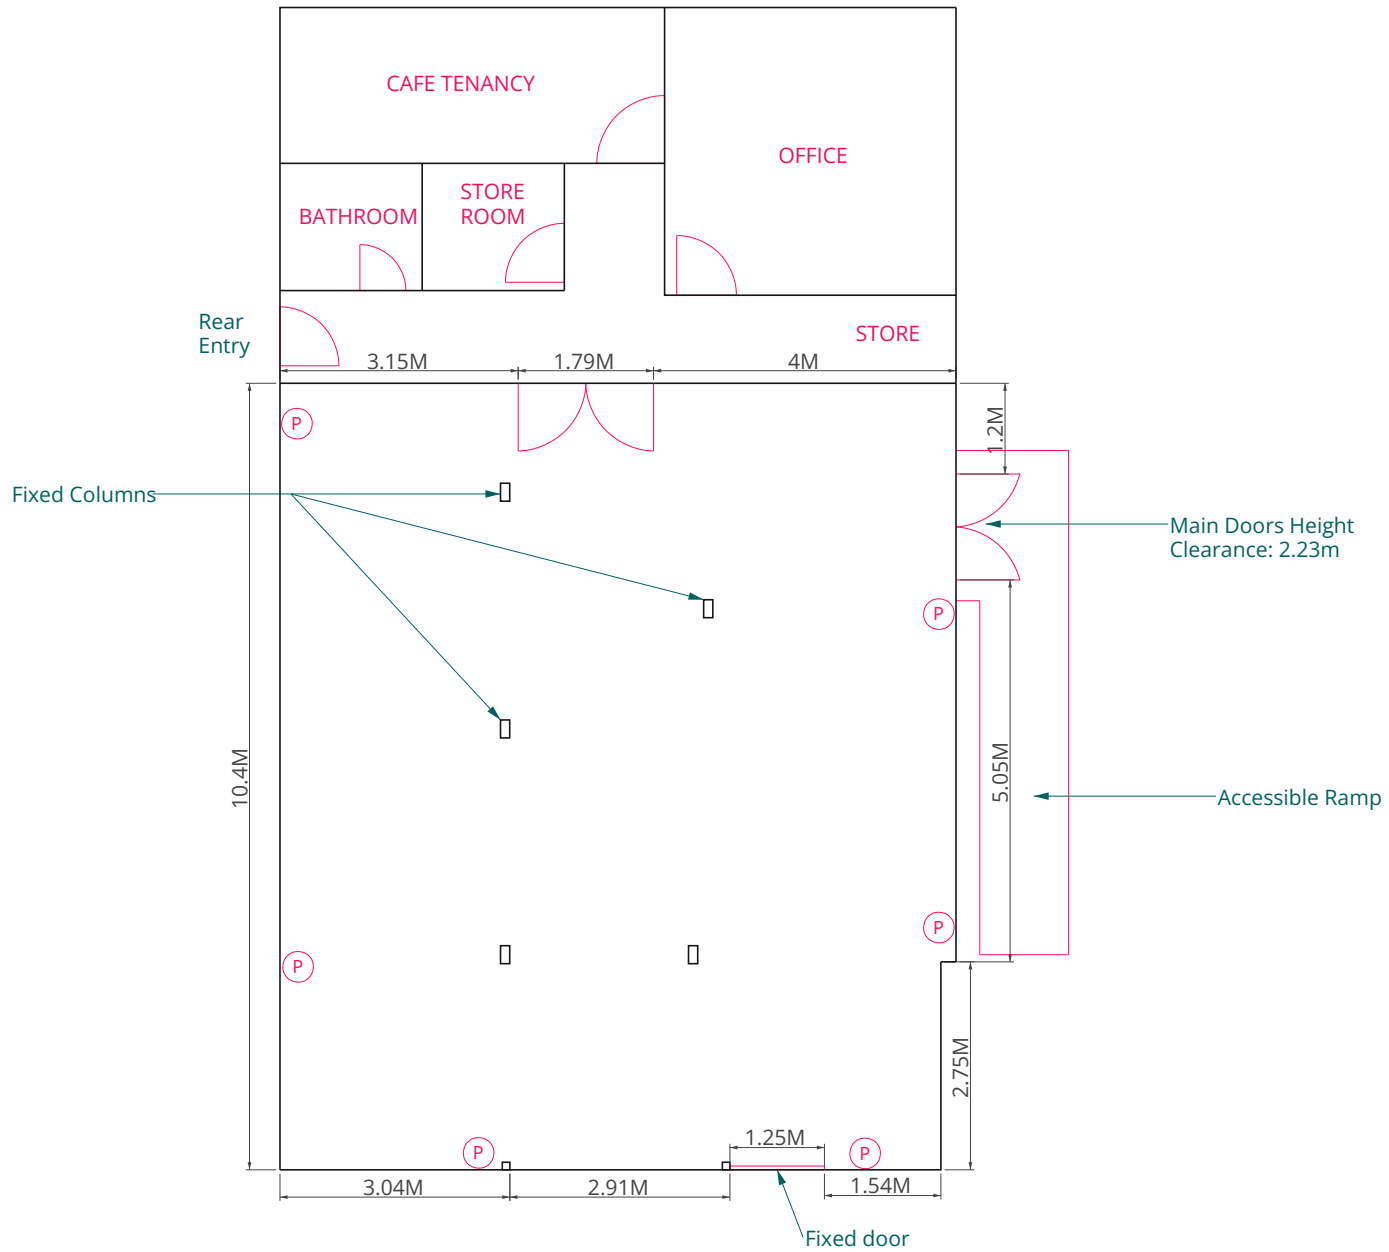

STIRRUP GALLERY FLOORPLAN

Floorspace: 93m²
Floor to Ceiling
Height <261cm

Power Outlet (P)

Scale 1:100
Only Gallery Floorspace
to Scale